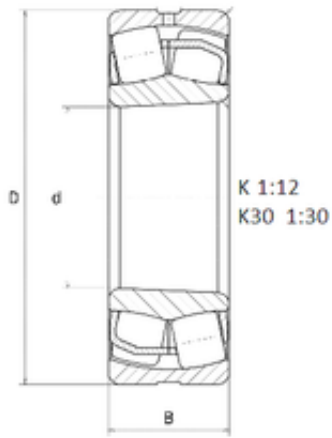

Bearing No. 22211EG15KW33

D	100,000 mm
d	55,000 mm
B	25,000 mm
C	25,000 mm
Size (mm)	55x100x25
Width (mm)	25,000
Bearing number	22211EG15KW33
Bore Diameter (mm)	55,000
Outer Diameter (mm)	100,000