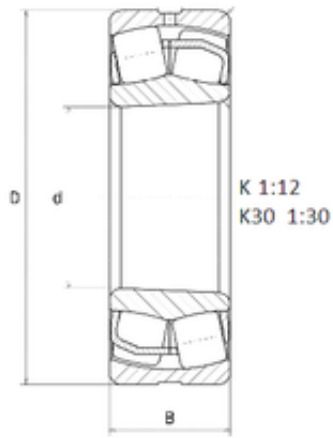

Bearing No. 22211EMKW33

D	100,000 mm
d	55,000 mm
B	25,000 mm
C	25,000 mm
Size (mm)	55x100x25
Width (mm)	25,000
Bearing number	22211EMKW33
Bore Diameter (mm)	55,000
Outer Diameter (mm)	100,000