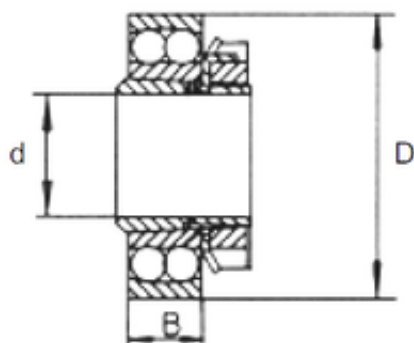

**Bearing No. 1313K+H313**

D	140 mm
d	60 mm
B	50 mm
C	33 mm
Size (mm)	60x140x50
Width (mm)	50
Bearing number	1313K+H313
Bore Diameter (mm)	60
Outer Diameter (mm)	140