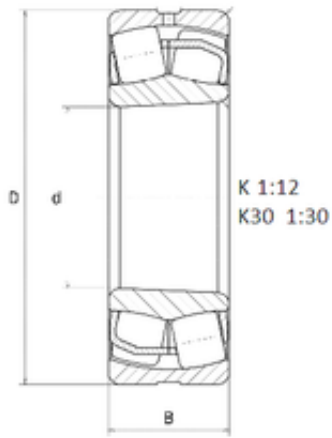

Bearing No. 22212EAKW33

D	110,000 mm
d	60,000 mm
B	28,000 mm
C	28,000 mm
Size (mm)	60x110x28
Width (mm)	28,000
Bearing number	22212EAKW33
Bore Diameter (mm)	60,000
Outer Diameter (mm)	110,000