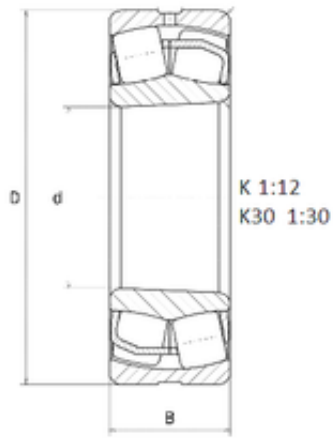

Bearing No. 22212EMKW33

D	110,000 mm
d	60,000 mm
B	28,000 mm
C	28,000 mm
Size (mm)	60x110x28
Width (mm)	28,000
Bearing number	22212EMKW33
Bore Diameter (mm)	60,000
Outer Diameter (mm)	110,000