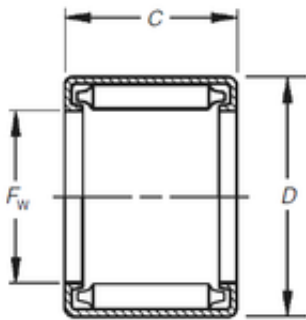

Bearing No. B-2212

D	41,275 mm
C	19,05 mm
F _w	34,925 mm
Weight	0,043 Kg
Size (mm)	34.925x41.275x19.05
Width (mm)	19,05
Bearing number	B-2212
Bore Diameter (mm)	34,925
Outer Diameter (mm)	41,275
(Grease) Lubrication Speed	2100 r/min
Basic dynamic load rating (C)	30,4 kN
Basic static load rating (C ₀)	71,2 kN