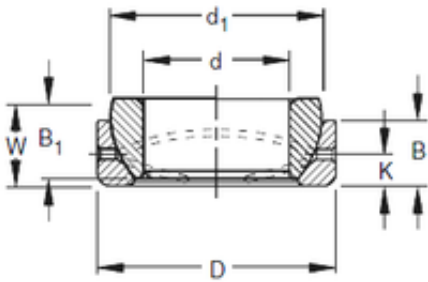

Bearing No. 6SBT10

D	26,988 mm
d	15,875 mm
C	6,35 mm
B1	8,64 mm
d1	9,4 mm
Size (mm)	15.875x26.988x6.35
Width (mm)	6,35
Bearing number	6SBT10
Bore Diameter (mm)	15,875
Outer Diameter (mm)	26,988