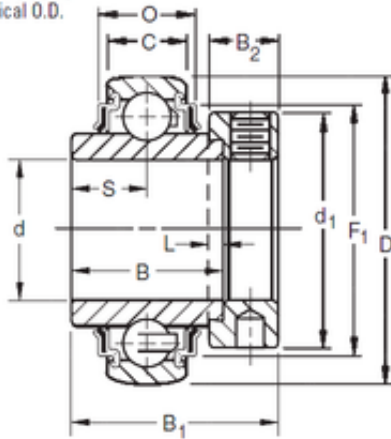

KRRB Two Seals
Spherical O.D.

Bearing No. 1101KRRB

P	17,78 mm
S	18,3 mm
d	26,9875 mm
D	62 mm
B	36,51 mm
C	16 mm
O	19,56 mm
L	4 mm
F1	52,53 mm
d1	44,4 mm
B1	48,4 mm
B2	15,9 mm
Weight	0,413 Kg
Size (mm)	26.9875x62x36.51
Width (mm)	36,51
Bearing number	1101KRRB
Bore Diameter (mm)	26,9875
Outer Diameter (mm)	62
Basic dynamic load rating (C)	21,2 kN