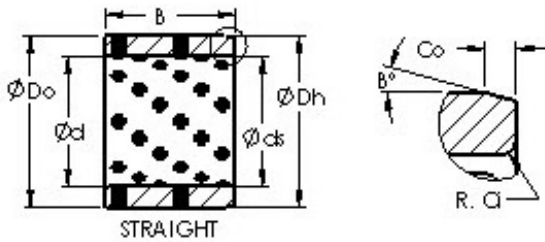

Bearing No. AST650 223215

Material	Cast bronze with solid lubricant inserts.
Bearing Type	straight
Bearing number	AST650 223215
Bore Diameter (mm)	22
Outer Diameter (mm)	32
OD Chamfer Length (Co)	2.000
ID Chamfer Length (Ci)	1.200
Shaft Dia., Nominal (d)	22.0000
ID Chamfer Angle (B deg.)	15
Bearing Length, Nominal (B)	15.000
Bearing Bore after Mounting (di)	22 +0.041 / +0.020
Bearing Outside Diameter, Nominal(Do)	32.000
Housing Bore Dia. (Dh) - 32 +0.025 / -0	32 +0.025 / 0
Bearing Outside Diameter Tolerance (Do tol.)	32 +0.025 / +0.009
Bearing Length Tolerance (B tol.) - -0.10 / -0.30	0.10 / 0.30