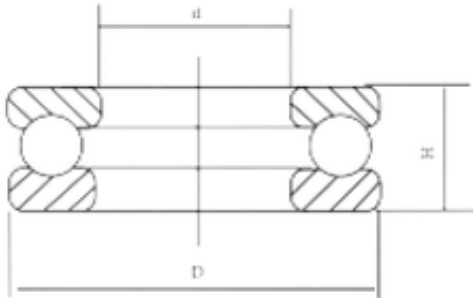

Bearing No. 51201

D	28 mm
d	12 mm
H	11 mm
Size (mm)	12x28x11
Width (mm)	11
Bearing number	51201
Bore Diameter (mm)	12
Outer Diameter (mm)	28