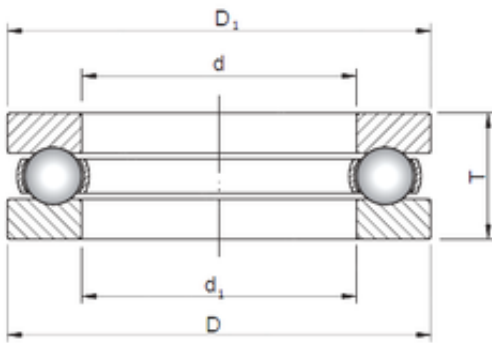

**Bearing No. 51203**

d	17 mm
D	35 mm
T	12 mm
d1	19 mm
D1	35 mm
Weight	0,053 Kg
Bearing number	51203
Bore Diameter (mm)	17
Outer Diameter (mm)	35
(Grease) Lubrication Speed	5000 r/min
Basic dynamic load rating (C)	17,2 kN
Basic static load rating (C0)	27,5 kN