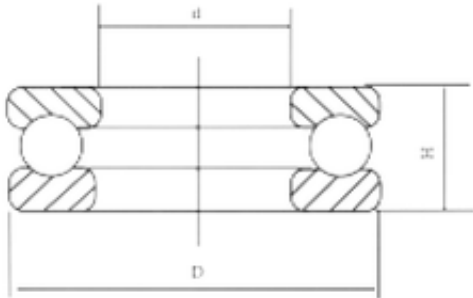

Bearing No. 51205

D	47 mm
d	25 mm
H	15 mm
Size (mm)	25x47x15
Width (mm)	15
Bearing number	51205
Bore Diameter (mm)	25
Outer Diameter (mm)	47