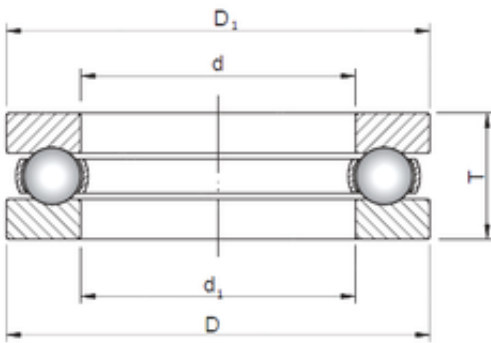

Bearing No. 51212

d	60 mm
D	95 mm
T	26 mm
d1	62 mm
Weight	0,65 Kg
Size (mm)	60x95x26
Width (mm)	26
Bearing number	51212
Bore Diameter (mm)	60
Outer Diameter (mm)	95
(Grease) Lubrication Speed	1900 r/min
Basic dynamic load rating (C)	62,4 kN
Basic static load rating (C0)	140 kN