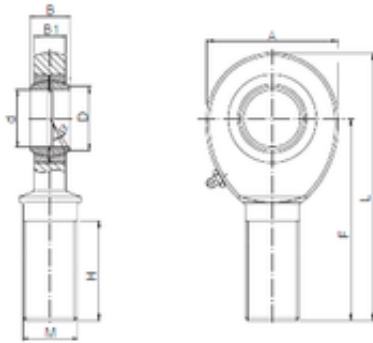

Bearing No. SAL 14

d	14 mm
B	19 mm
A	36 mm
D	16,8 mm
F	60 mm
H	38 mm
L	78 mm
B1	13,5 mm
Bolt (G)	M14
Bearing number	SAL 14
Bore Diameter (mm)	14