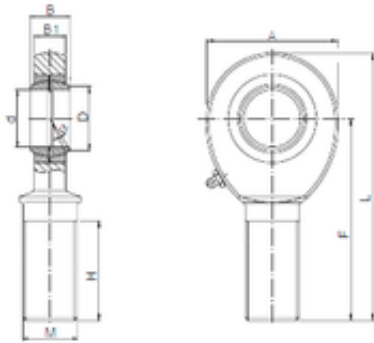

### Bearing No. SAL 14

d	14 mm
B	19 mm
A	36 mm
D	16,8 mm
F	60 mm
H	38 mm
L	78 mm
B1	13,5 mm
Bolt (G)	M14
Bearing number	SAL 14
Bore Diameter (mm)	14