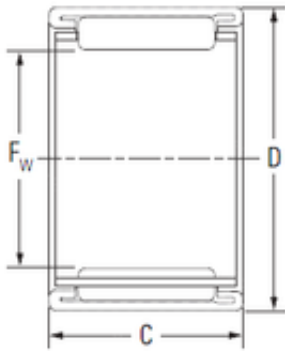

Bearing No. 14BTM1916B-1

D	19 mm
C	16 mm
Fw	14 mm
Weight	0.011 Kg
Size (mm)	14x19x16
Width (mm)	16
Bearing number	14BTM1916B-1
Bore Diameter (mm)	14
Outer Diameter (mm)	19
(Grease) Lubrication Speed	16000 r/min
Basic dynamic load rating (C)	8.8 kN
Basic static load rating (C0)	11.9 kN