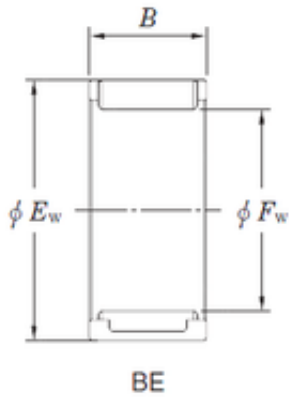

Bearing No. BE385023ASY1B1-5

B	22,8 mm
Ew	50 mm
Fw	38 mm
Weight	0,113 Kg
Size (mm)	38x50x22.8
Width (mm)	22,8
Bearing number	BE385023ASY1B1-5
Bore Diameter (mm)	38
Outer Diameter (mm)	50