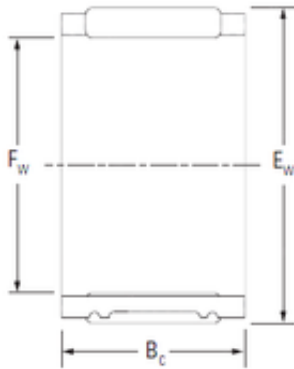

**Bearing No. RPU465343A**

Fw	46 mm
Ew	53 mm
Bc	42.6 mm
Weight	0.084 Kg
Bearing number	RPU465343A
Bore Diameter (mm)	46
Outer Diameter (mm)	53
(Oil) Lubrication Speed	9300 r/min
(Grease) Lubrication Speed	6000 r/min
Basic dynamic load rating (C)	48.3 kN
Basic static load rating (C0)	95 kN