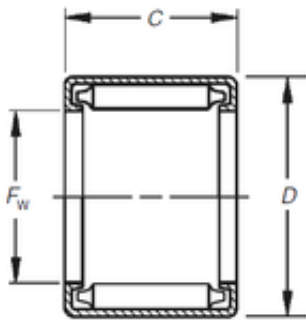

Bearing No. BH-3312

D	64,292 mm
C	19,05 mm
F _w	52,388 mm
Weight	0,122 Kg
Size (mm)	52.388x64.292x19.05
Width (mm)	19,05
Bearing number	BH-3312
Bore Diameter (mm)	52,388
Outer Diameter (mm)	64,292
(Grease) Lubrication Speed	2600 r/min
Basic dynamic load rating (C)	46,3 kN
Basic static load rating (C ₀)	86,7 kN