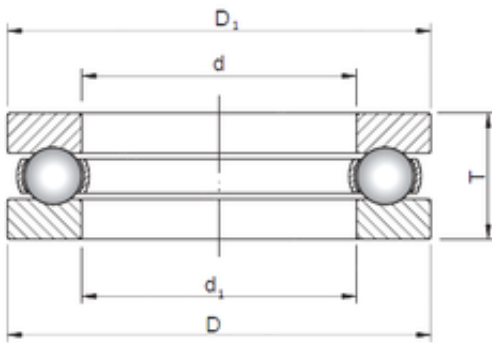

Bearing No. 51236

d	180 mm
D	245 mm
T	56 mm
d1	183 mm
D1	250 mm
Weight	8,6 Kg
Bearing number	51236
Bore Diameter (mm)	180
Outer Diameter (mm)	245
(Grease) Lubrication Speed	800 r/min
Basic dynamic load rating (C)	296 kN
Basic static load rating (C0)	1000 kN