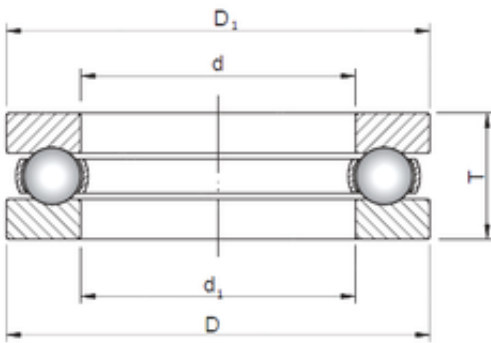

Bearing No. 51240

d	200 mm
D	275 mm
T	62 mm
d1	204 mm
D1	280 mm
Weight	12,2 Kg
Bearing number	51240
Bore Diameter (mm)	200
Outer Diameter (mm)	275
(Grease) Lubrication Speed	620 r/min
Basic dynamic load rating (C)	314 kN
Basic static load rating (C0)	1110 kN