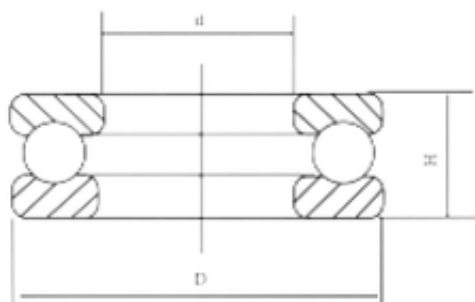

Bearing No. 51240M

D	280 mm
d	200 mm
H	62 mm
Size (mm)	200x280x62
Width (mm)	62
Bearing number	51240M
Bore Diameter (mm)	200
Outer Diameter (mm)	280