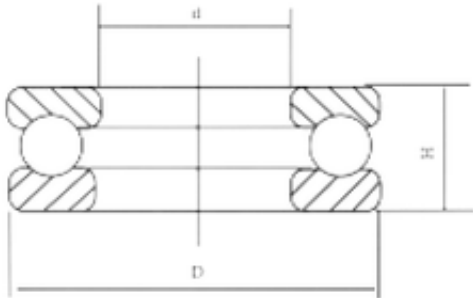

Bearing No. 51244M

D	300 mm
d	220 mm
H	63 mm
Size (mm)	220x300x63
Width (mm)	63
Bearing number	51244M
Bore Diameter (mm)	220
Outer Diameter (mm)	300