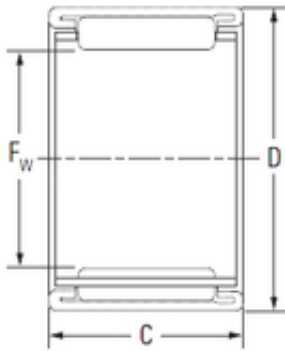

Bearing No. 15BTM2116

D	21 mm
C	16 mm
Fw	15 mm
Weight	0,014 Kg
Size (mm)	15x21x16
Width (mm)	16
Bearing number	15BTM2116
Bore Diameter (mm)	15
Outer Diameter (mm)	21
(Grease) Lubrication Speed	12000 r/min
Basic dynamic load rating (C)	9,8 kN
Basic static load rating (C0)	13,6 kN