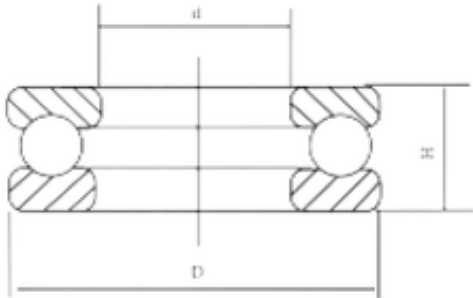

Bearing No. 51307

D	68 mm
d	35 mm
H	24 mm
Size (mm)	35x68x24
Width (mm)	24
Bearing number	51307
Bore Diameter (mm)	35
Outer Diameter (mm)	68