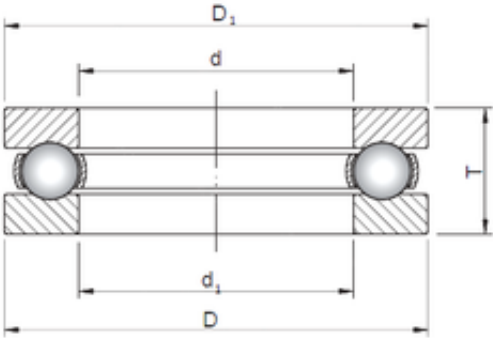

Bearing No. 51307

d	35 mm
D	68 mm
T	24 mm
d1	37 mm
D1	68 mm
Bearing number	51307
Bore Diameter (mm)	35
Outer Diameter (mm)	68