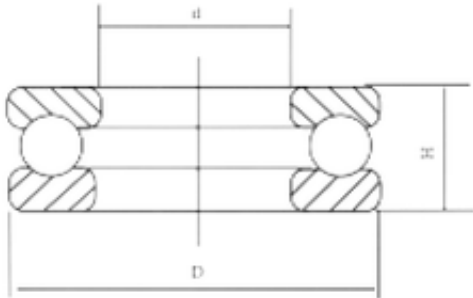

Bearing No. 51309

| | |
|---------------------|----------|
| D | 85 mm |
| d | 45 mm |
| H | 28 mm |
| Size (mm) | 45x85x28 |
| Width (mm) | 28 |
| Bearing number | 51309 |
| Bore Diameter (mm) | 45 |
| Outer Diameter (mm) | 85 |