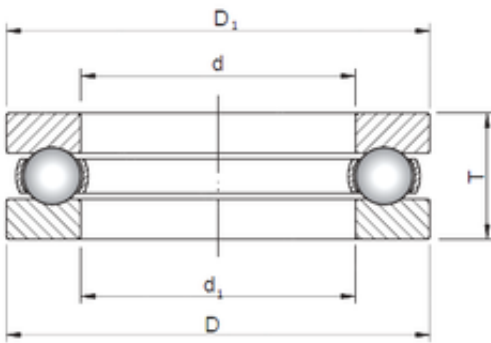

**Bearing No. 51309**

d	45 mm
D	85 mm
T	28 mm
d1	47 mm
Weight	0,66 Kg
Size (mm)	45x85x28
Width (mm)	28
Bearing number	51309
Bore Diameter (mm)	45
Outer Diameter (mm)	85
(Grease) Lubrication Speed	1900 r/min
Basic dynamic load rating (C)	76,1 kN
Basic static load rating (C0)	140 kN