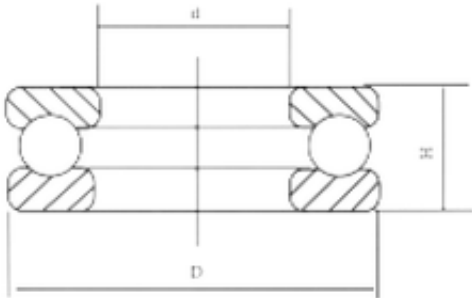

**Bearing No. 51311**

D	105 mm
d	55 mm
H	35 mm
Size (mm)	55x105x35
Width (mm)	35
Bearing number	51311
Bore Diameter (mm)	55
Outer Diameter (mm)	105