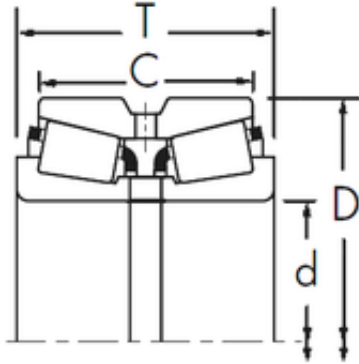

Bearing No. 21075/21226D+X1S-21075

D	57,15 mm
d	19.05 mm
T	49,212 mm
C	36,512 mm
R	1,5 mm
r	0,8 mm
Size (mm)	19.05x57.15x49.212
Width (mm)	49,212
Bearing number	21075/21226D+X1S-21075
Bore Diameter (mm)	19.05
Outer Diameter (mm)	57,15