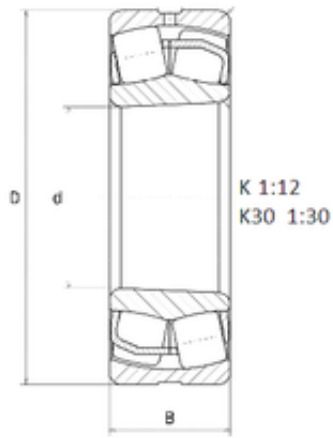

Bearing No. 22309EKF800

D	100,000 mm
d	45,000 mm
B	36,000 mm
C	36,000 mm
Size (mm)	45x100x36
Width (mm)	36,000
Bearing number	22309EKF800
Bore Diameter (mm)	45,000
Outer Diameter (mm)	100,000