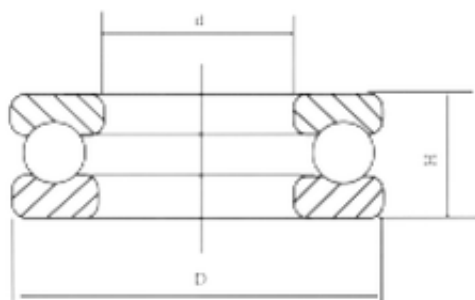

**Bearing No. 51336M**

D	300 mm
d	180 mm
H	95 mm
Size (mm)	180x300x95
Width (mm)	95
Bearing number	51336M
Bore Diameter (mm)	180
Outer Diameter (mm)	300