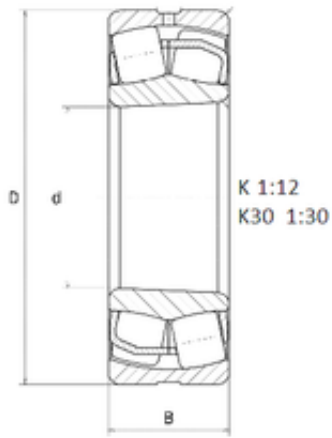

Bearing No. 22310EAKW33

D	110,000 mm
d	50,000 mm
B	40,000 mm
C	40,000 mm
Size (mm)	50x110x40
Width (mm)	40,000
Bearing number	22310EAKW33
Bore Diameter (mm)	50,000
Outer Diameter (mm)	110,000