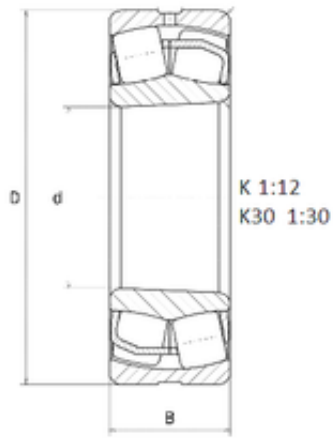

Bearing No. 22310EG15KW33

D	110,000 mm
d	50,000 mm
B	40,000 mm
C	40,000 mm
Size (mm)	50x110x40
Width (mm)	40,000
Bearing number	22310EG15KW33
Bore Diameter (mm)	50,000
Outer Diameter (mm)	110,000