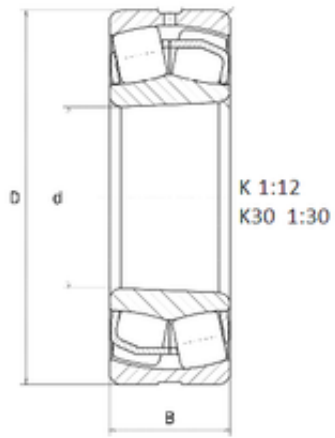

Bearing No. 22310EKF800

D	110,000 mm
d	50,000 mm
B	40,000 mm
C	40,000 mm
Size (mm)	50x110x40
Width (mm)	40,000
Bearing number	22310EKF800
Bore Diameter (mm)	50,000
Outer Diameter (mm)	110,000