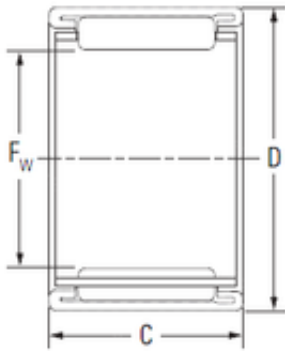

**Bearing No. 40BTM5130J**

D	51 mm
C	30 mm
Fw	40 mm
Weight	0,112 Kg
Size (mm)	40x51x30
Width (mm)	30
Bearing number	40BTM5130J
Bore Diameter (mm)	40
Outer Diameter (mm)	51
(Grease) Lubrication Speed	5400 r/min
Basic dynamic load rating (C)	43,5 kN
Basic static load rating (C0)	76,6 kN