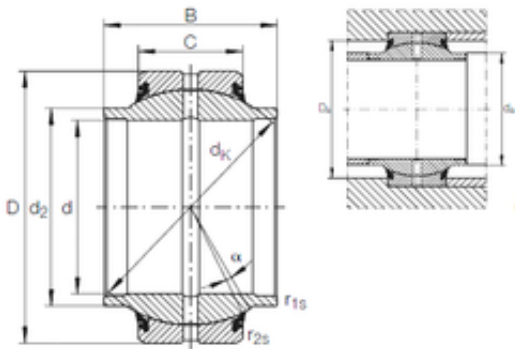

Bearing No. BLRB365214B-2RS

D	75 mm
d	45 mm
B	57 mm
C	42 mm
Size (mm)	45x75x57
Width (mm)	57
Bearing number	BLRB365214B-2RS
Bore Diameter (mm)	45
Outer Diameter (mm)	75