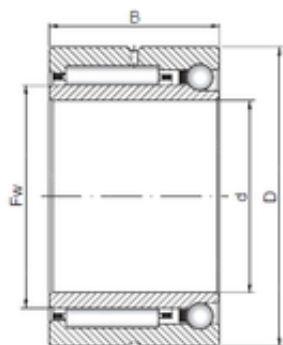

Bearing No. NKIA 5905

d	25 mm
D	42 mm
B	23 mm
C	23 mm
Fw	30 mm
Size (mm)	25x42x23
Width (mm)	23
Bearing number	NKIA 5905
Bore Diameter (mm)	25
Outer Diameter (mm)	42