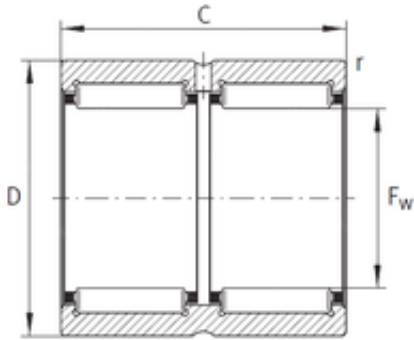

Bearing No. RNA6913-ZW-XL

|                               |               |
|-------------------------------|---------------|
| D                             | 90 mm         |
| C                             | 45 mm         |
| Fw                            | 72 mm         |
| r min.                        | 1 mm          |
| Weight                        | 0,58 Kg       |
| Size (mm)                     | 72x90x45      |
| Width (mm)                    | 45            |
| Bearing number                | RNA6913-ZW-XL |
| Reference speed               | 4 300 r/min   |
| Bore Diameter (mm)            | 72            |
| Outer Diameter (mm)           | 90            |
| Fatigue load limit (Pu)       | 33,5          |
| Basic dynamic load rating (C) | 108 kN        |
| Basic static load rating (C0) | 198 kN        |