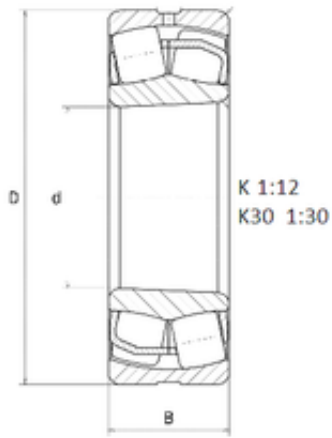

Bearing No. 240/1180BK30

D	1660,000 mm
d	1180,000 mm
B	475,000 mm
C	475,000 mm
Size (mm)	1180x1660x475
Width (mm)	475,000
Bearing number	240/1180BK30
Bore Diameter (mm)	1180,000
Outer Diameter (mm)	1660,000