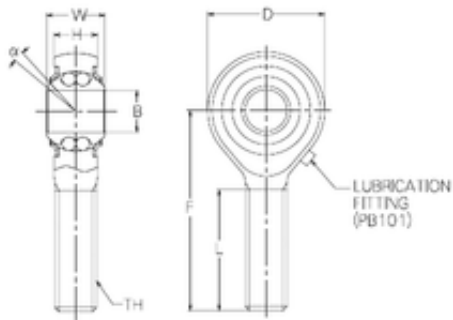

Bearing No. PBR18EFN

| | |
|-------------------------------|----------|
| d | 18 mm |
| B | 18 mm |
| D | 46 mm |
| F | 72 mm |
| H | 16,5 mm |
| L | 44 mm |
| W | 23 mm |
| Angle | 8,5 ° |
| Weight | 0,27 Kg |
| Thread (TH) | M18x1,5 |
| Bearing number | PBR18EFN |
| Bore Diameter (mm) | 18 |
| Basic dynamic load rating (C) | 7,1 kN |