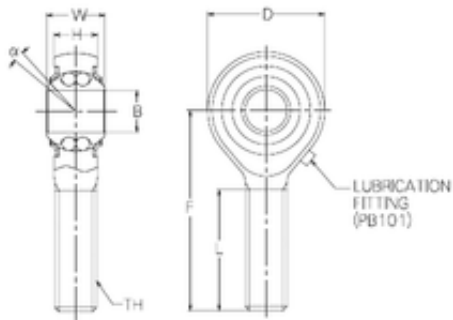

Bearing No. PBR22EFN

d	22 mm
B	22 mm
D	54 mm
F	84 mm
H	20 mm
L	51 mm
W	28 mm
Angle	8 °
Weight	0,45 Kg
Thread (TH)	M22x1,5
Bearing number	PBR22EFN
Bore Diameter (mm)	22
Basic dynamic load rating (C)	9,29 kN