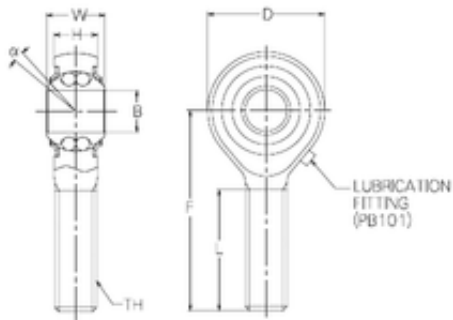

Bearing No. PBR25EFN

d	25 mm
B	25 mm
D	64 mm
F	94 mm
H	22 mm
L	57 mm
W	31 mm
Angle	5 °
Weight	0,572 Kg
Thread (TH)	M24x2,0
Bearing number	PBR25EFN
Bore Diameter (mm)	25
Basic dynamic load rating (C)	11,03 kN