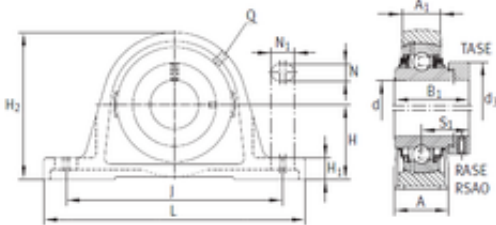

Bearing No. RASE20-N-FA125

J	97 mm
H	33,3 mm
d	20 mm
N	11 mm
L	130 mm
A	32 mm
N1	19 mm
H2	64 mm
H1	14,5 mm
B1	43,7 mm
A1	19 mm
d3	33 mm
S1	26,6 mm
Weight	0,59 Kg
Category	Bearings
Inventory	0.0
Thread (Q)	Rp1/8
Product Group	M06110
Bearing number	RASE20-N-FA125
Manufacturer Name	SCHAEFFLER GROUP
Weight / Kilogram	0.59
Bore Diameter (mm)	20
Minimum Buy Quantity	N/A
Basic dynamic load rating (C)	12,8 kN