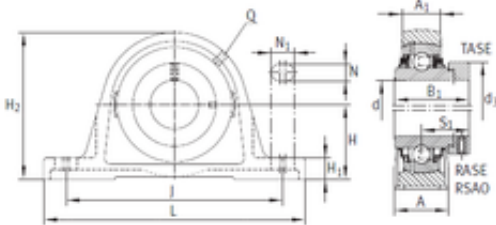

Bearing No. RASE25-N-FA125

J	103 mm
H	36,5 mm
d	25 mm
N	11 mm
L	130 mm
A	36 mm
N1	19 mm
H2	70 mm
H1	14,5 mm
B1	44,5 mm
A1	21 mm
d3	37,5 mm
S1	27 mm
Weight	0,75 Kg
Category	Bearings
Inventory	0.0
Thread (Q)	Rp1/8
Product Group	M06110
Bearing number	RASE25-N-FA125
Manufacturer Name	SCHAEFFLER GROUP
Weight / Kilogram	0.7
Bore Diameter (mm)	25
Minimum Buy Quantity	N/A
Basic dynamic load rating (C)	14 kN