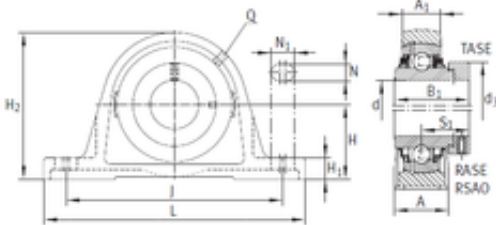

Bearing No. RASE30-N-FA125

J	118 mm
H	42,9 mm
d	30 mm
N	14 mm
L	158 mm
A	40 mm
N1	22 mm
H2	82 mm
H1	17 mm
B1	48,5 mm
A1	25 mm
d3	44 mm
S1	30,2 mm
Weight	1,18 Kg
Category	Bearings
Inventory	0.0
Thread (Q)	Rp1/8
Product Group	M06110
Bearing number	RASE30-N-FA125
Manufacturer Name	SCHAEFFLER GROUP
Weight / Kilogram	1.11
Bore Diameter (mm)	30
Minimum Buy Quantity	N/A
Basic dynamic load rating (C)	19,5 kN