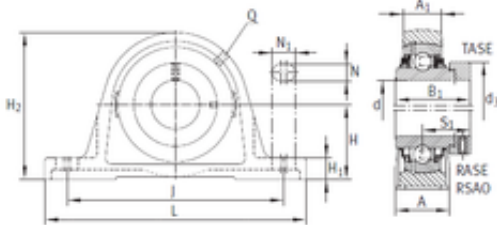

Bearing No. RASE35-N-FA125

J	126 mm
H	47,6 mm
d	35 mm
N	14 mm
L	163 mm
A	45 mm
N1	21 mm
H2	93 mm
H1	19 mm
B1	51,3 mm
A1	27 mm
d3	51 mm
S1	32,5 mm
Weight	1,6 Kg
Category	Bearings
Inventory	0.0
Thread (Q)	Rp1/8
Product Group	M06110
Bearing number	RASE35-N-FA125
Manufacturer Name	SCHAEFFLER GROUP
Weight / Kilogram	1.6
Bore Diameter (mm)	35
Minimum Buy Quantity	N/A
Basic dynamic load rating (C)	25,5 kN