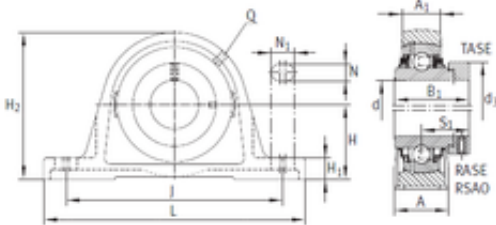

Bearing No. RASE45-FA125

J	150 mm
H	54 mm
d	45 mm
N	14 mm
L	192 mm
A	48 mm
N1	29 mm
H2	107 mm
H1	21,5 mm
B1	56,5 mm
A1	32 mm
d3	63 mm
S1	35,1 mm
Weight	2,21 Kg
Category	Bearings
Inventory	0.0
Thread (Q)	Rp1/8
Product Group	M06110
Bearing number	RASE45-FA125
Manufacturer Name	SCHAEFFLER GROUP
Weight / Kilogram	2.21
Bore Diameter (mm)	45
Minimum Buy Quantity	N/A
Basic dynamic load rating (C)	32,5 kN