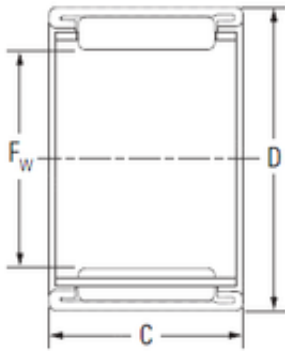

Bearing No. BTM172515

D	25 mm
C	15 mm
Fw	17 mm
Weight	0.020 Kg
Size (mm)	17x25x15
Width (mm)	15
Bearing number	BTM172515
Bore Diameter (mm)	17
Outer Diameter (mm)	25
(Grease) Lubrication Speed	13000 r/min
Basic dynamic load rating (C)	13.2 kN
Basic static load rating (C0)	14.9 kN