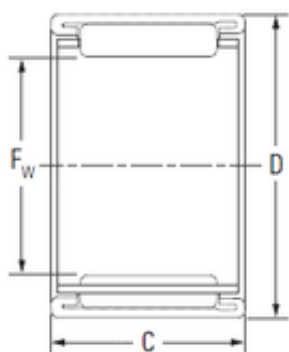

Bearing No. BTM2512

D	32 mm
C	12 mm
Fw	25 mm
Weight	0,019 Kg
Size (mm)	25x32x12
Width (mm)	12
Bearing number	BTM2512
Bore Diameter (mm)	25
Outer Diameter (mm)	32
(Grease) Lubrication Speed	8500 r/min
Basic dynamic load rating (C)	9,05 kN
Basic static load rating (C0)	12,4 kN